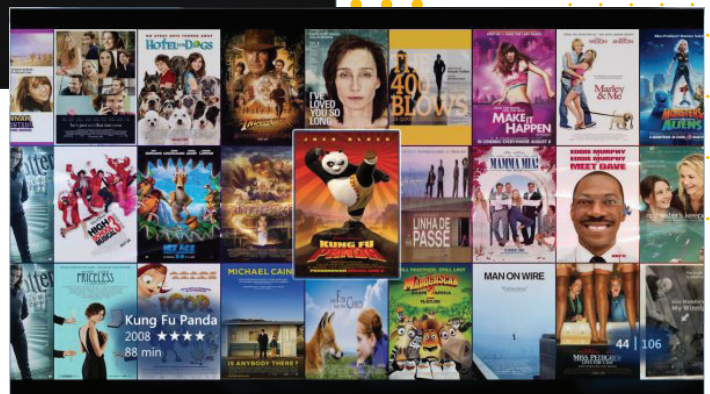

The **theatron**[™] ViewHD gives you instant access to on-demand content from the BBC iPlayer, MSN video & Sky Player

The **theatron**[™] ViewHD accesses films and other media stored on a **theatron**[™] Server, Stellar or Orbit (main units). Once you have stored your content on your main unit, it can be instantly accessed on your View... and don't worry, you'll still be able to see & hear everything in full HD!