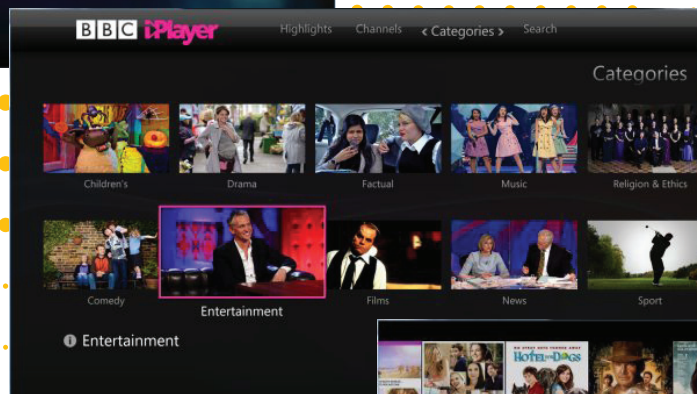

The **theatron**[™] ViewHD gives you instant access to on-demand content from the BBC iPlayer, MSN video & Sky Player

The **theatron**[™] ViewHD accesses films and other media stored on a **theatron**[™] Server, Stellar or Orbit (main units). Once you have stored your content on your main unit, it can be instantly accessed on your View... and don't worry, you'll still be able to see & hear everything in full HD!