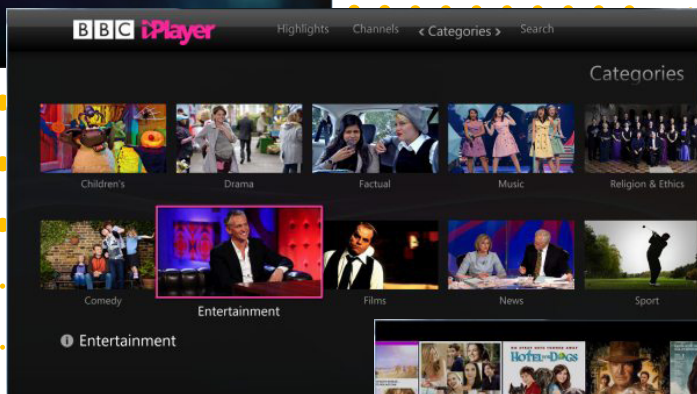

The **theatron**^{TM} Stellar gives you instant access to on-demand content from the BBC iPlayer, MSN video & Sky Player

The **theatron**^{TM} Stellar stores over 500 DVDs, or 160 BluRays as standard! Simply place your disks in the drive, and with a couple of clicks all your favourite films can be stored for instant access... and don't worry, you'll still be able to see & hear them in full HD, with 7.1 sound & access all the extras!