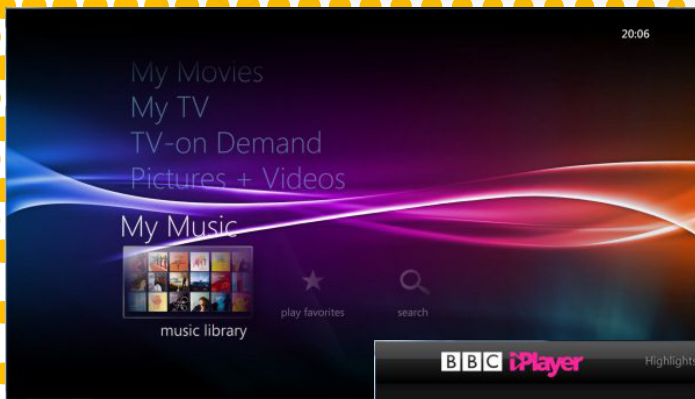

the **theatron**TM stellar

looks like the Orbit... but with two-way control & four separate audio outputs!

- Store & play...
- ✿ BluRays & DVDs
 - ✿ Music
 - ✿ Freeview TV
 - ✿ Photos
 - ✿ TV-on-demand
 - ✿ Videos

With the **theatron**TM Stellar's intuitive interface, all the family can quickly & easily enjoy all your favourite media...

The **theatron**TM Stellar gives you instant access to on-demand content from the BBC iPlayer, MSN video & Sky Player

The **theatron**TM Stellar stores over 500 DVDs, or 160 BluRays as standard! Simply place your disks in the drive, and with a couple of clicks all your favourite films can be stored for instant access... and don't worry, you'll still be able to see & hear them in full HD, with 7.1 sound & access all the extras!

The **theatron**TM Stellar enables you to play four different music tracks throughout the house, while watching photos/films etc, on the main screen. If you want to watch a different film in another room, simply add an extra **theatron**TM View...