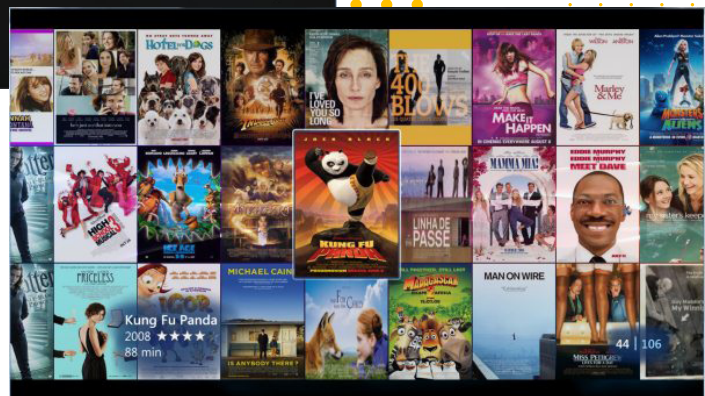

the **theatron**TM stellar

looks like the Orbit... but with two-way control & four separate audio outputs!

- Store & play...
- ✿ BluRays & DVDs
 - ✿ Music
 - ✿ Freeview TV
 - ✿ Photos
 - ✿ TV-on-demand
 - ✿ Videos

With the **theatron**TM Stellar's intuitive interface, all the family can quickly & easily enjoy all your favourite media...

The **theatron**TM Stellar gives you instant access to on-demand content from the BBC iPlayer, MSN video & Sky Player

The **theatron**TM Stellar stores over 500 DVDs, or 160 BluRays as standard! Simply place your disks in the drive, and with a couple of clicks all your favourite films can be stored for instant access... and don't worry, you'll still be able to see & hear them in full HD, with 7.1 sound & access all the extras!